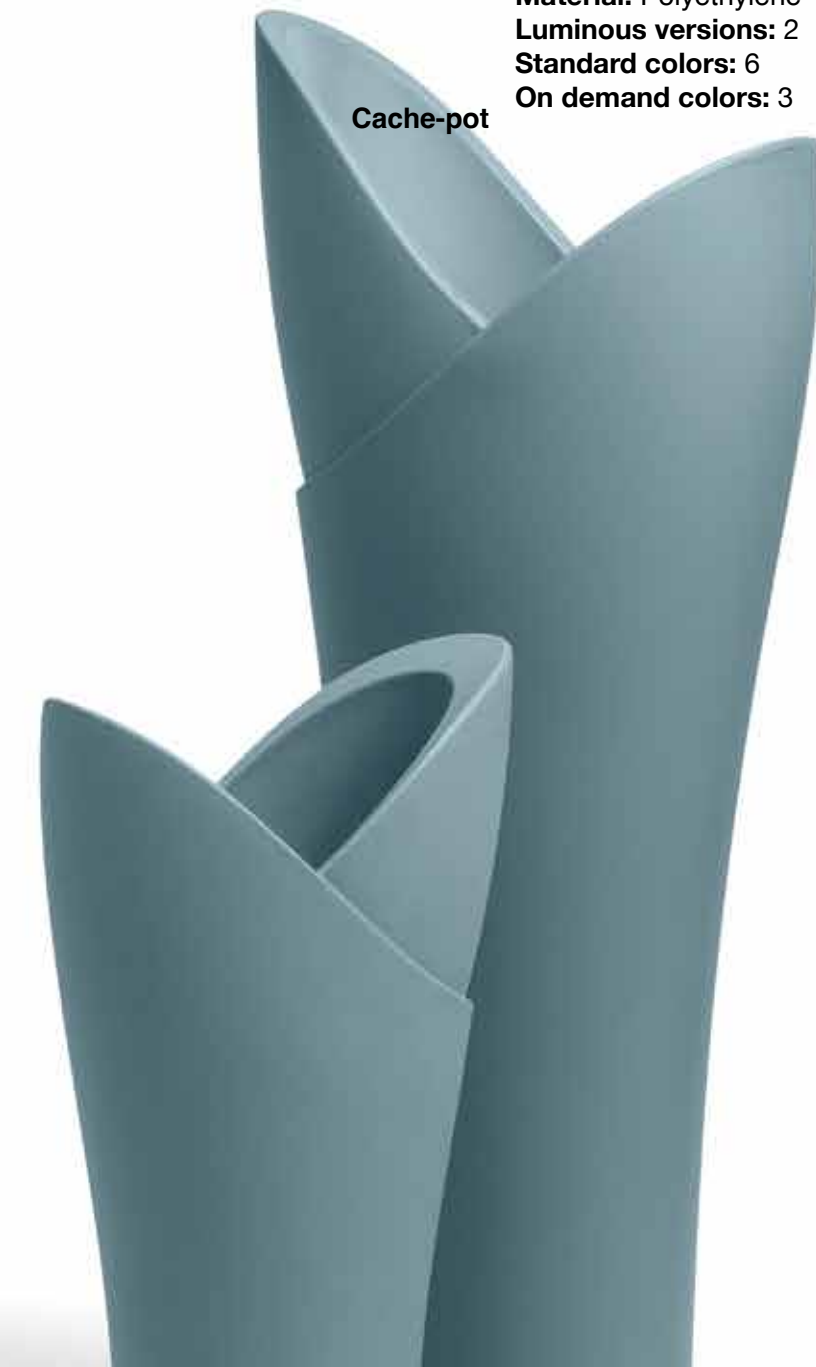

A column vase with a slender shape, perfect for containing flowering and cascading plants.

- Material:** Polyethylene
- Luminous versions:** 2
- Standard colors:** 6
- On demand colors:** 3